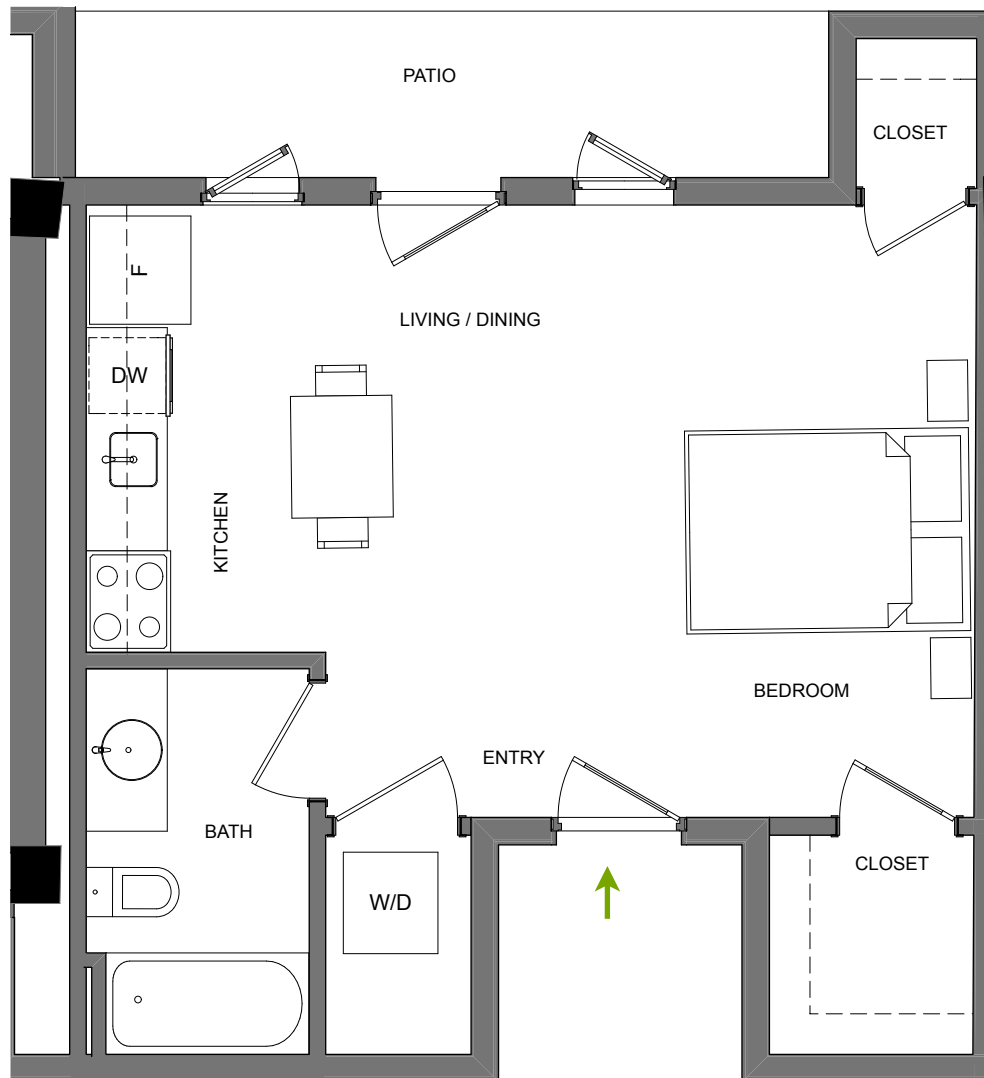

PEASE PLACE

ON ENFIELD

PLAN M

TOTAL: 428 sqft

UNITS: 101

- Studio
- Open Floor Plan
- Private Ground Level Terrace

All advertising, promotional materials, site plans and pricing information associated with the project and the units, if any, are preliminary in nature and are subject to change by 1603 Enfield, Ltd., or its affiliates, without notice. Drawing is not to scale. Furnishings and washer/dryer are not included. The dimensions shown hereon are approximate and will differ from the legal boundaries of the unit.