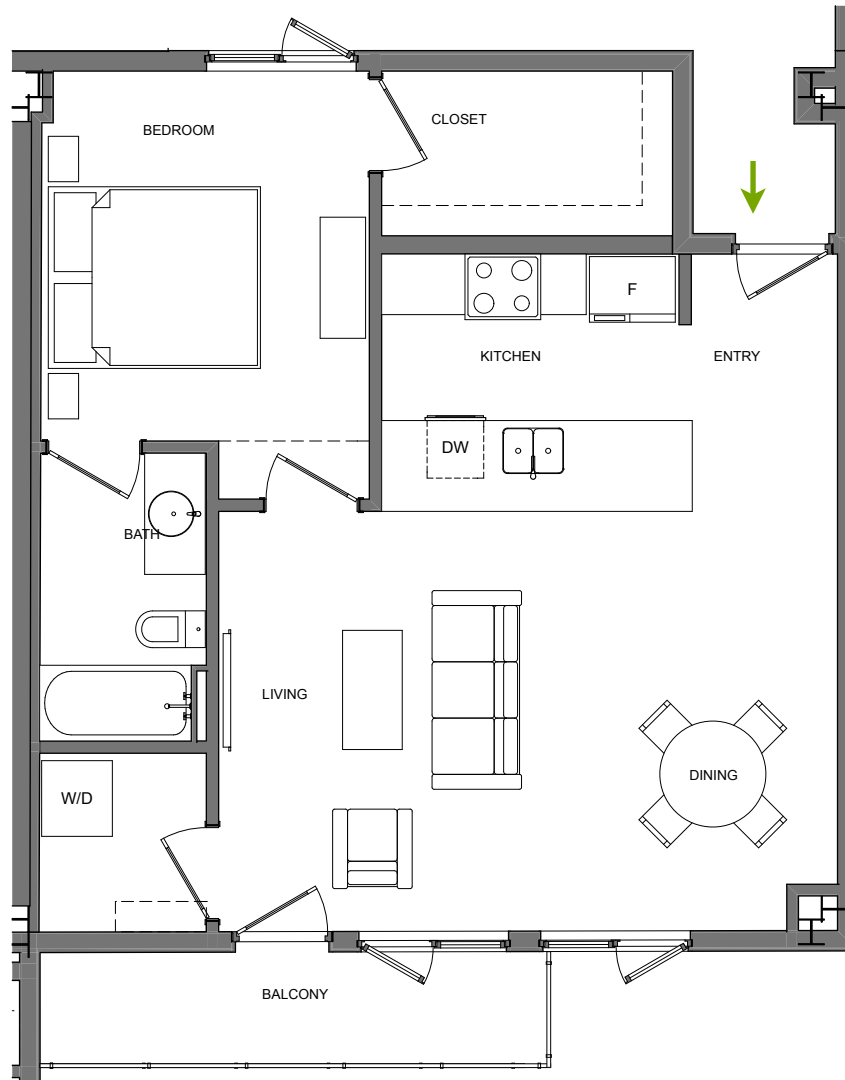

PEASE PLACE

ON ENFIELD

PLAN K

TOTAL: 714 – 786 sqft

UNITS: 102, 215, 315

- 1 Bedroom / 1 Bathroom
- Private Balcony / Ground Level Terrace
- Corner Unit; No Shared Wall

All advertising, promotional materials, site plans and pricing information associated with the project and the units, if any, are preliminary in nature and are subject to change by 1603 Enfield, Ltd., or its affiliates, without notice. Drawing is not to scale. Furnishings and washer/dryer are not included. The dimensions shown hereon are approximate and will differ from the legal boundaries of the unit.