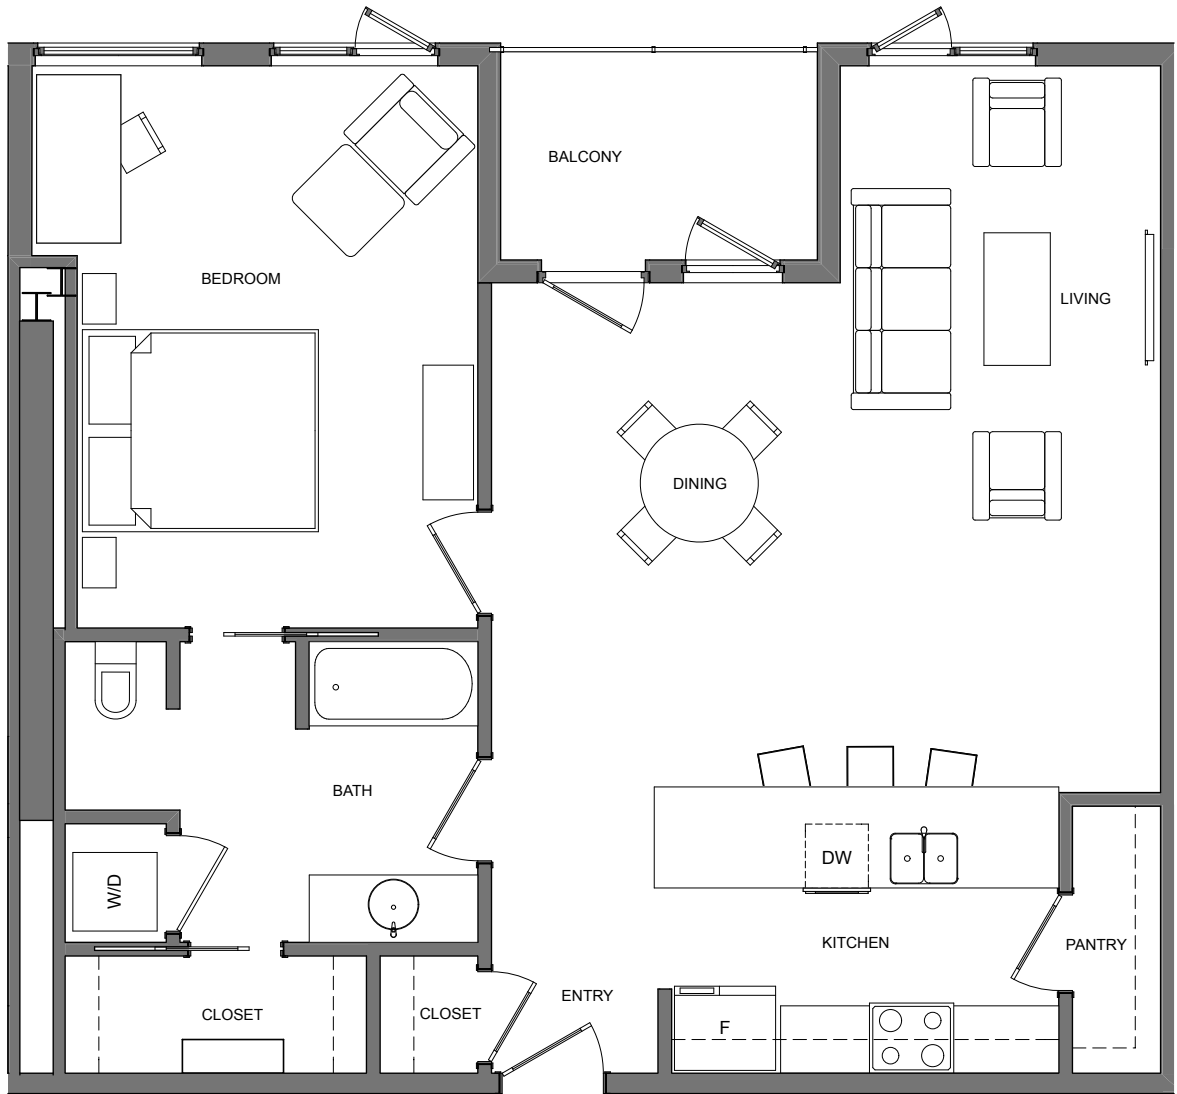

PEASE PLACE

ON ENFIELD

PLAN I

TOTAL: 972 – 980 sqft

UNITS: 213, 313

- 1 Bedroom / 1 Bathroom
- Private Balcony

All advertising, promotional materials, site plans and pricing information associated with the project and the units, if any, are preliminary in nature and are subject to change by 1603 Enfield, Ltd., or its affiliates, without notice. Drawing is not to scale. Furnishings and washer/dryer are not included. The dimensions shown hereon are approximate and will differ from the legal boundaries of the unit.