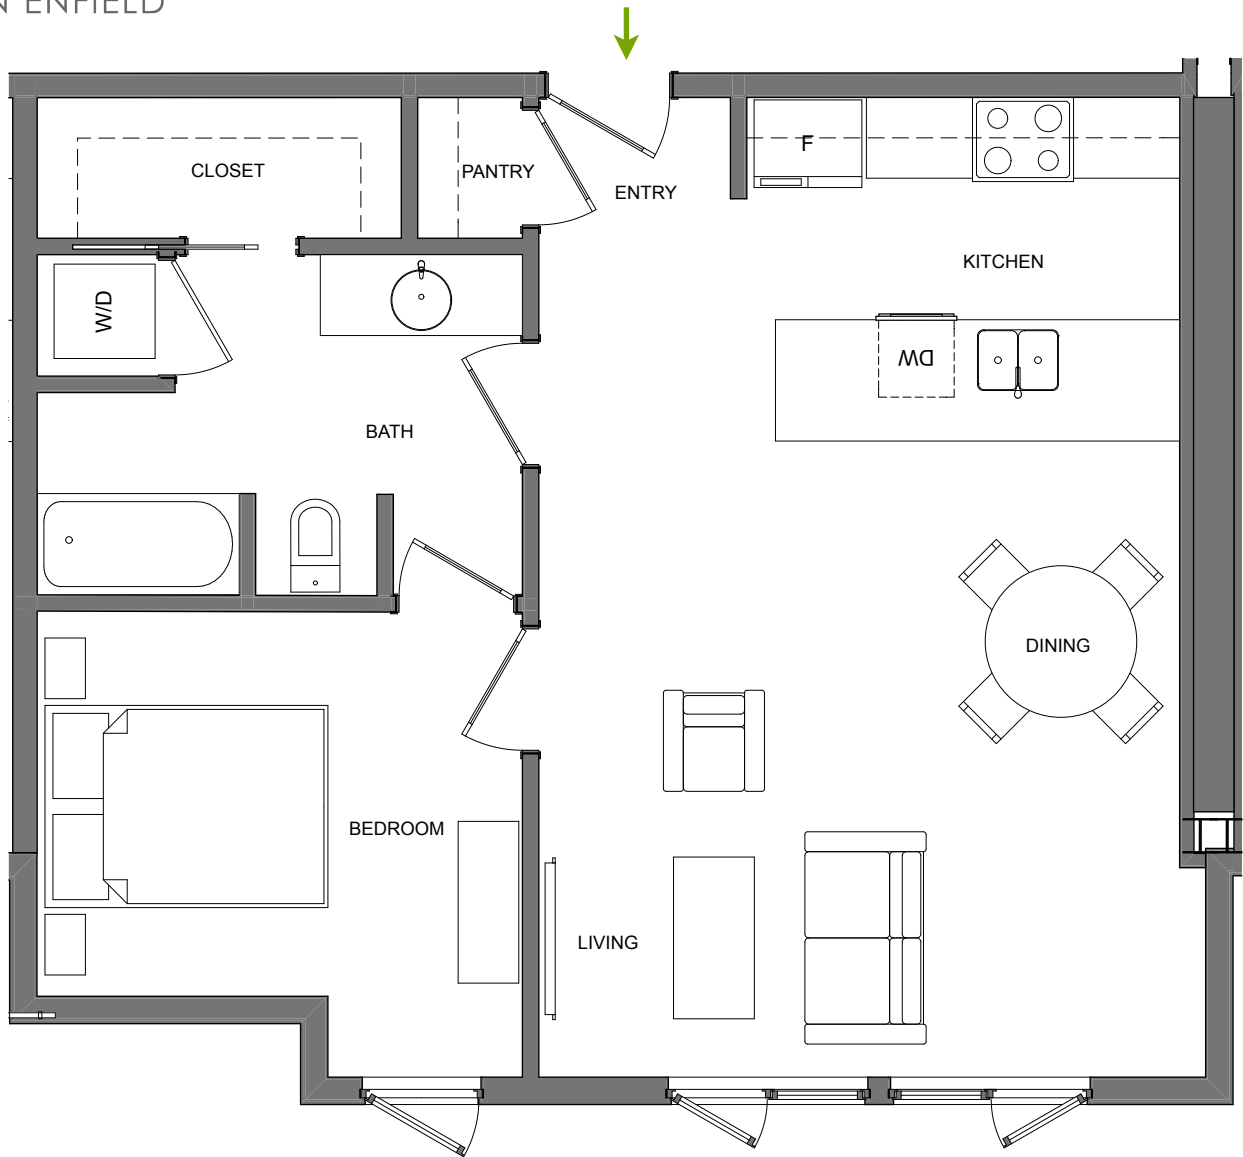

PEASE PLACE

ON ENFIELD

PLAN H

TOTAL: 690 – 691 sqft

UNITS: 212, 312

- 1 Bedroom / 1 Bathroom

All advertising, promotional materials, site plans and pricing information associated with the project and the units, if any, are preliminary in nature and are subject to change by 1603 Enfield, Ltd., or its affiliates, without notice. Drawing is not to scale. Furnishings and washer/dryer are not included. The dimensions shown hereon are approximate and will differ from the legal boundaries of the unit.