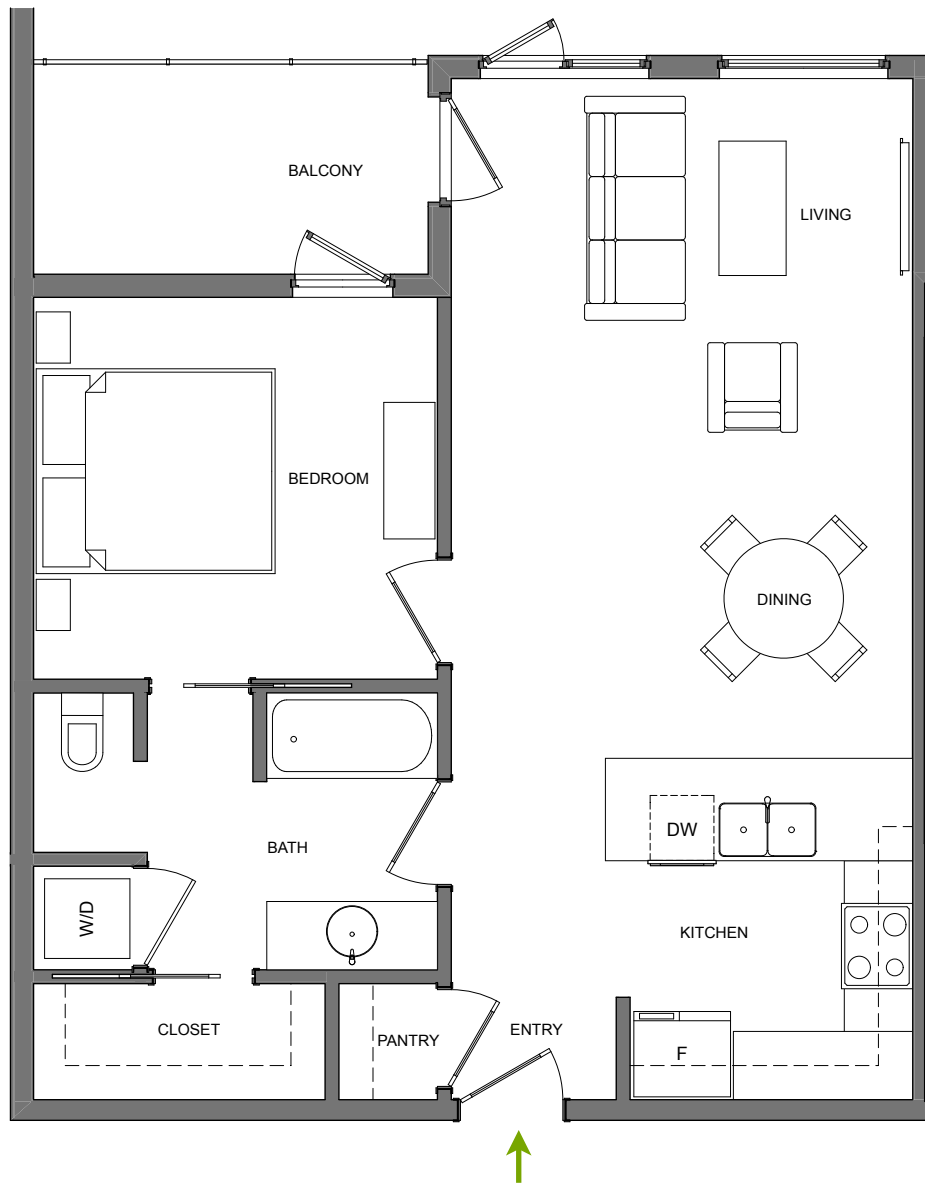

PEASE PLACE

ON ENFIELD

PLAN G

TOTAL: 773 sqft

UNITS: 211, 311

- 1 Bedroom / 1 Bathroom
- Private Balcony

All advertising, promotional materials, site plans and pricing information associated with the project and the units, if any, are preliminary in nature and are subject to change by 1603 Enfield, Ltd., or its affiliates, without notice. Drawing is not to scale. Furnishings and washer/dryer are not included. The dimensions shown hereon are approximate and will differ from the legal boundaries of the unit.