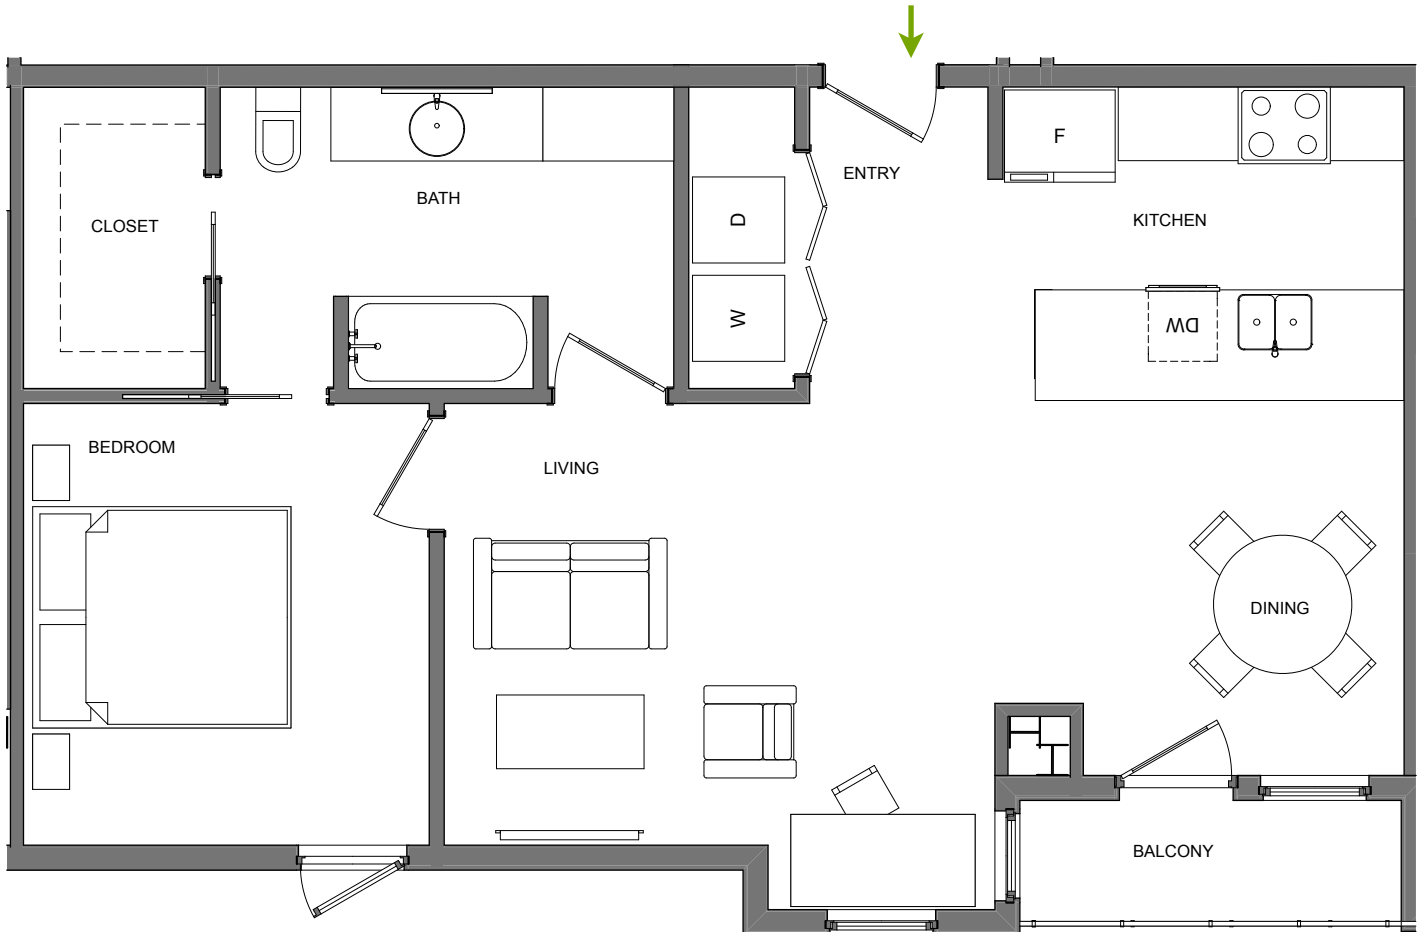

PEASE PLACE

ON ENFIELD

PLAN F

TOTAL: 823 – 824 sqft

UNITS: 206, 306

- 1 Bedroom / 1 Bathroom
- Private Balcony

All advertising, promotional materials, site plans and pricing information associated with the project and the units, if any, are preliminary in nature and are subject to change by 1603 Enfield, Ltd., or its affiliates, without notice. Drawing is not to scale. Furnishings and washer/dryer are not included. The dimensions shown hereon are approximate and will differ from the legal boundaries of the unit.