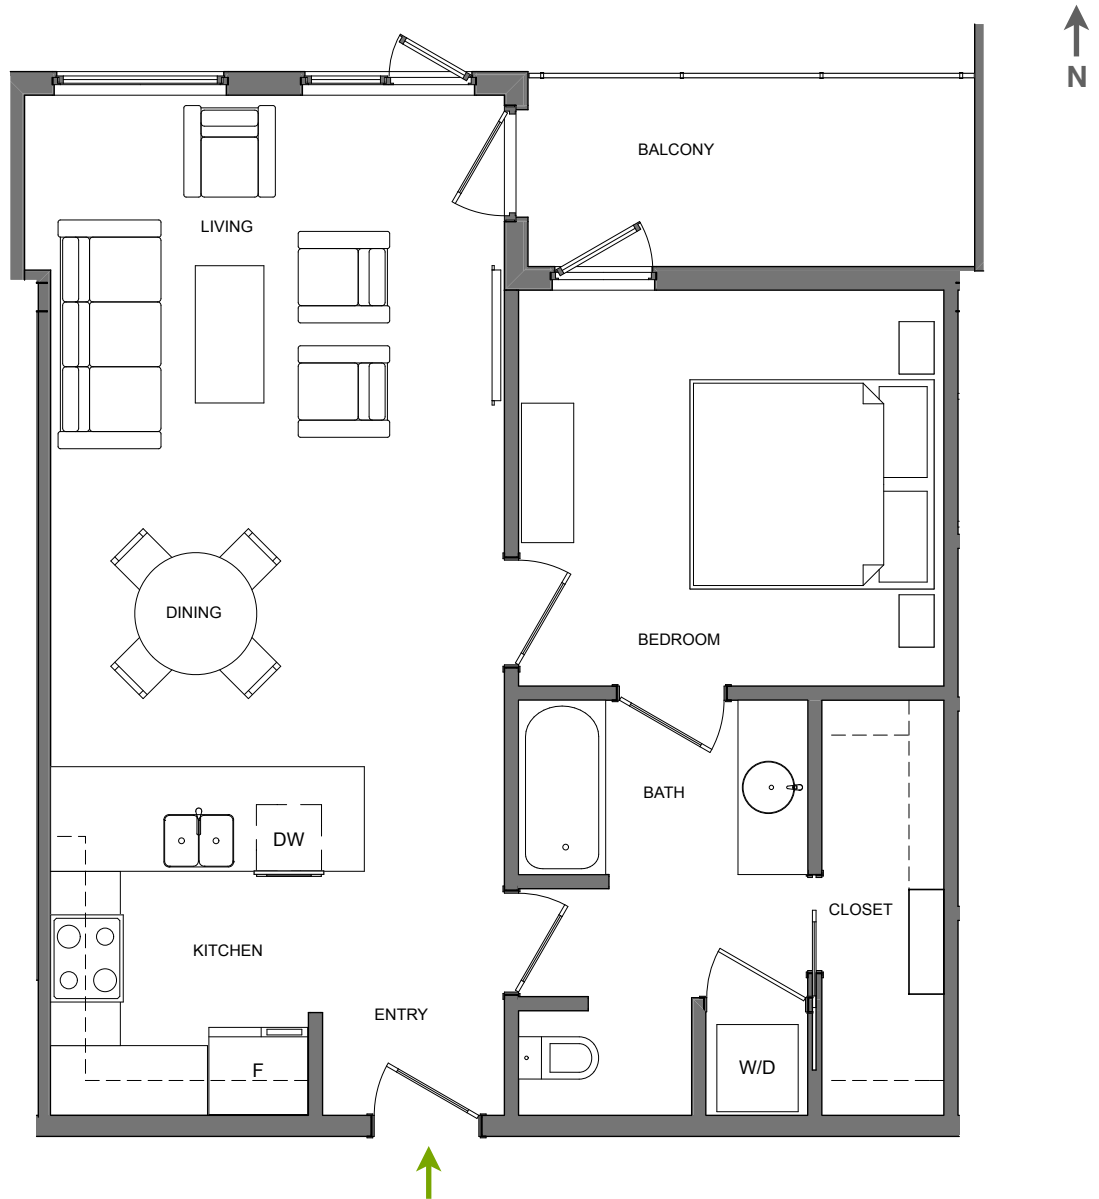

PEASE PLACE

ON ENFIELD

PLAN E

TOTAL: 774 – 767 sqft

UNITS: 205, 305

- 1 Bedroom / 1 Bathroom
- Private Balcony

All advertising, promotional materials, site plans and pricing information associated with the project and the units, if any, are preliminary in nature and are subject to change by 1603 Enfield, Ltd., or its affiliates, without notice. Drawing is not to scale. Furnishings and washer/dryer are not included. The dimensions shown hereon are approximate and will differ from the legal boundaries of the unit.