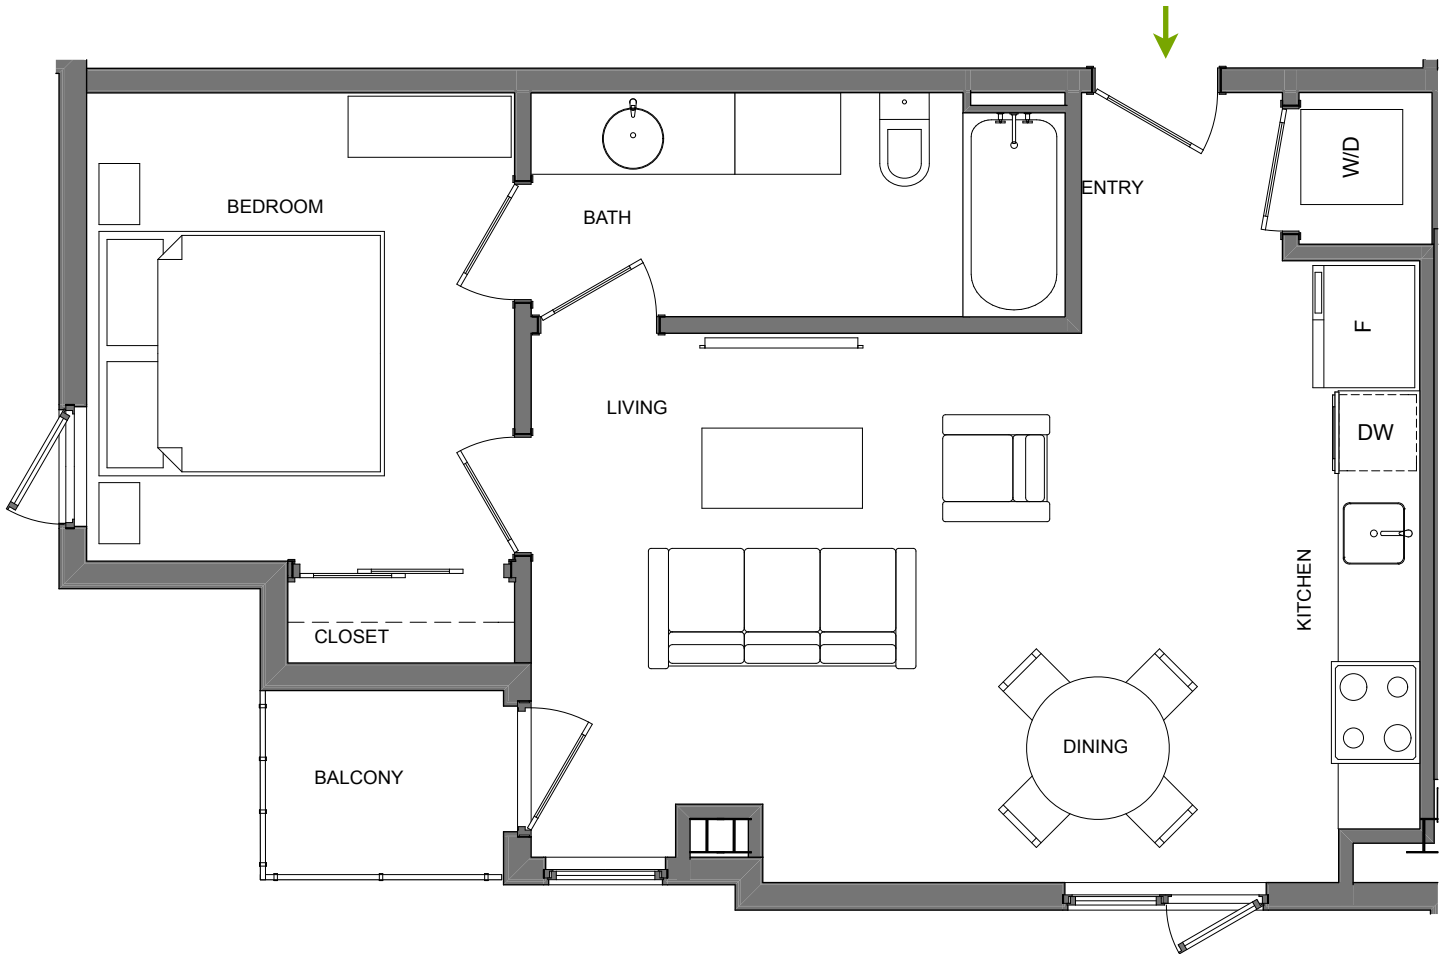

PEASE PLACE

ON ENFIELD

PLAN D

TOTAL: 595 – 661 sqft

UNITS: 204, 304

- 1 Bedroom / 1 Bathroom
- Private Balcony

All advertising, promotional materials, site plans and pricing information associated with the project and the units, if any, are preliminary in nature and are subject to change by 1603 Enfield, Ltd., or its affiliates, without notice. Drawing is not to scale. Furnishings and washer/dryer are not included. The dimensions shown hereon are approximate and will differ from the legal boundaries of the unit.