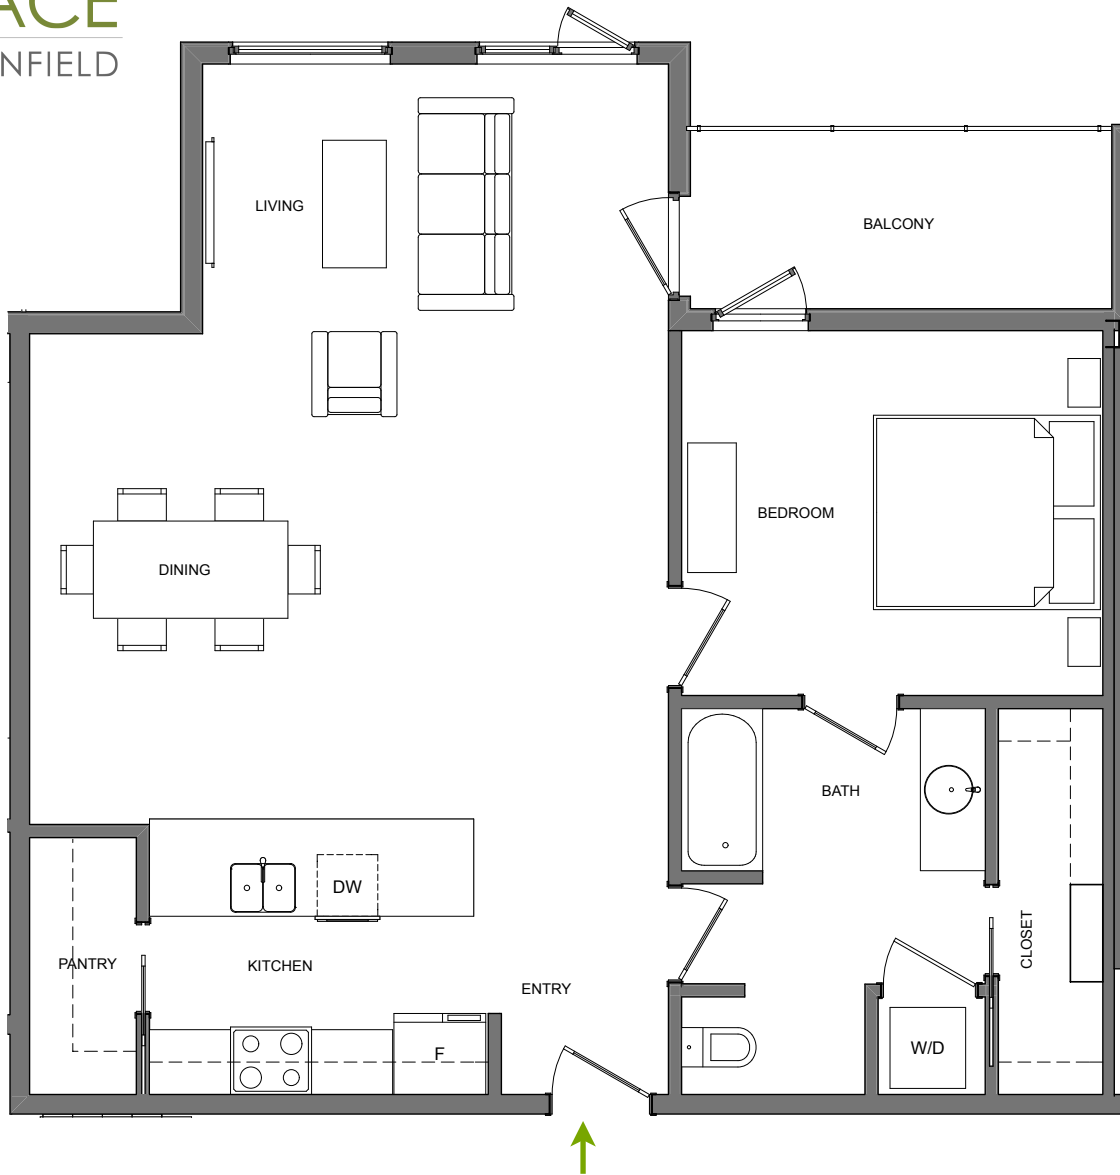

# PEASE PLACE

ON ENFIELD

## PLAN C

TOTAL: 988 – 991 sqft

UNITS: 203, 303

- 1 Bedroom / 1 Bathroom
- Private Balcony

All advertising, promotional materials, site plans and pricing information associated with the project and the units, if any, are preliminary in nature and are subject to change by 1603 Enfield, Ltd., or its affiliates, without notice. Drawing is not to scale. Furnishings and washer/dryer are not included. The dimensions shown hereon are approximate and will differ from the legal boundaries of the unit.